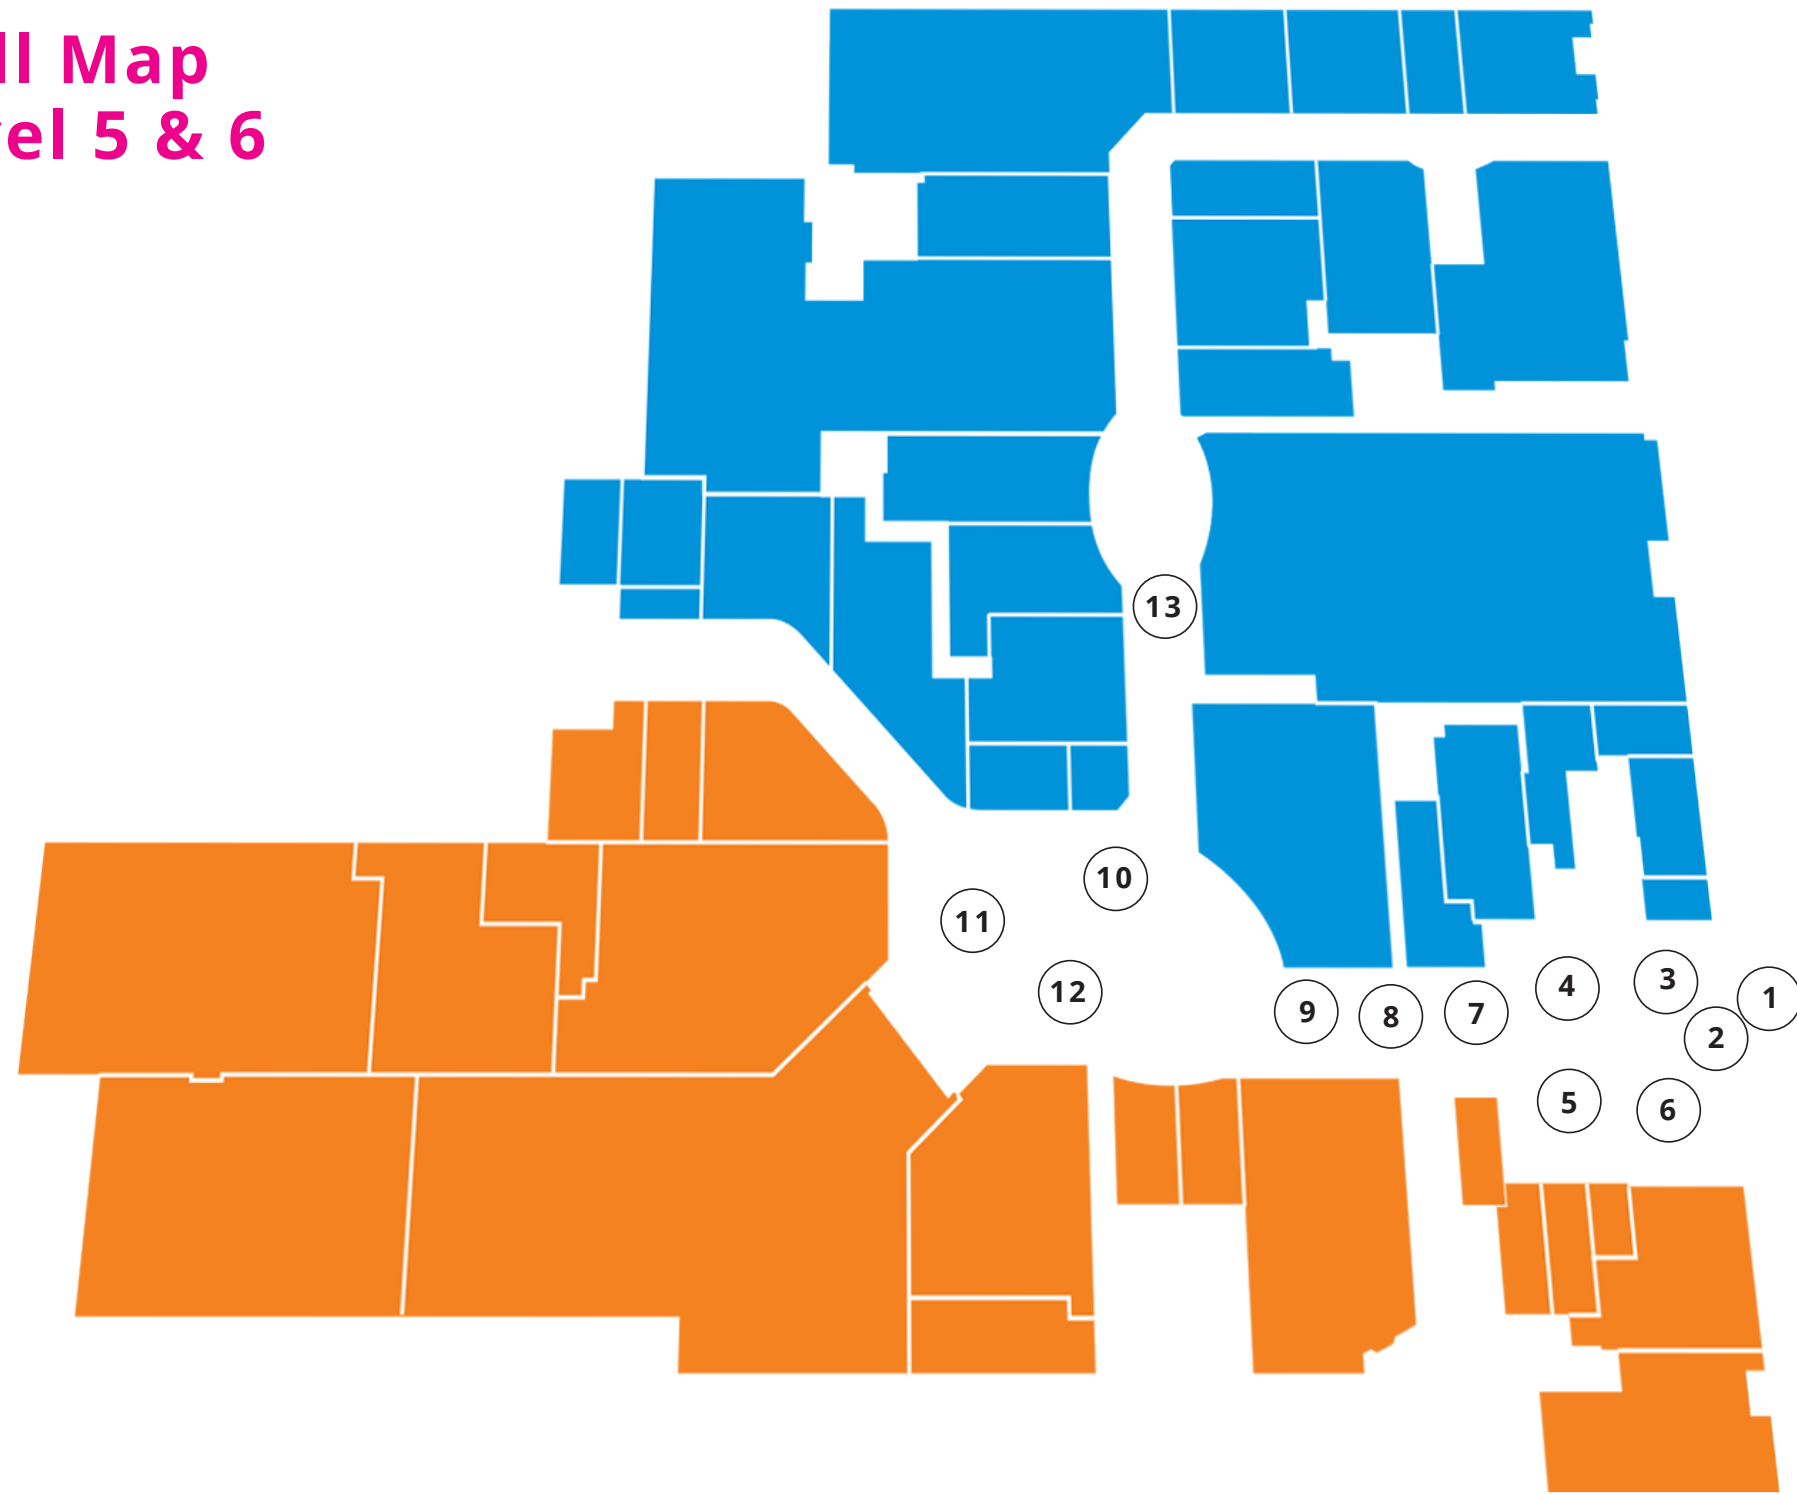

TOTAL SIZE (GLA)

645 00

MONTHLY AVG. FOOT COUNT

ADDRESS

Corner of Sentrum Road and Oak Avenue,
Randburg CBD 2194

TRADING HOURS

Monday – Friday 09:00 – 18:00
Saturdays 09:00 – 17:00
Sundays & Public Holidays 09:00 – 15:00

Mall Map Level 5 & 6

Level 5 Store Listing

GROCERY STORES

- Pick 'n Pay
- ### HEALTH AND BEAUTY
- Beauty Therapy Institute Randburg
 - Bella Fragrance
 - Candi & Co
 - Dis-chem Pharmacy
 - Signature Cosmetics