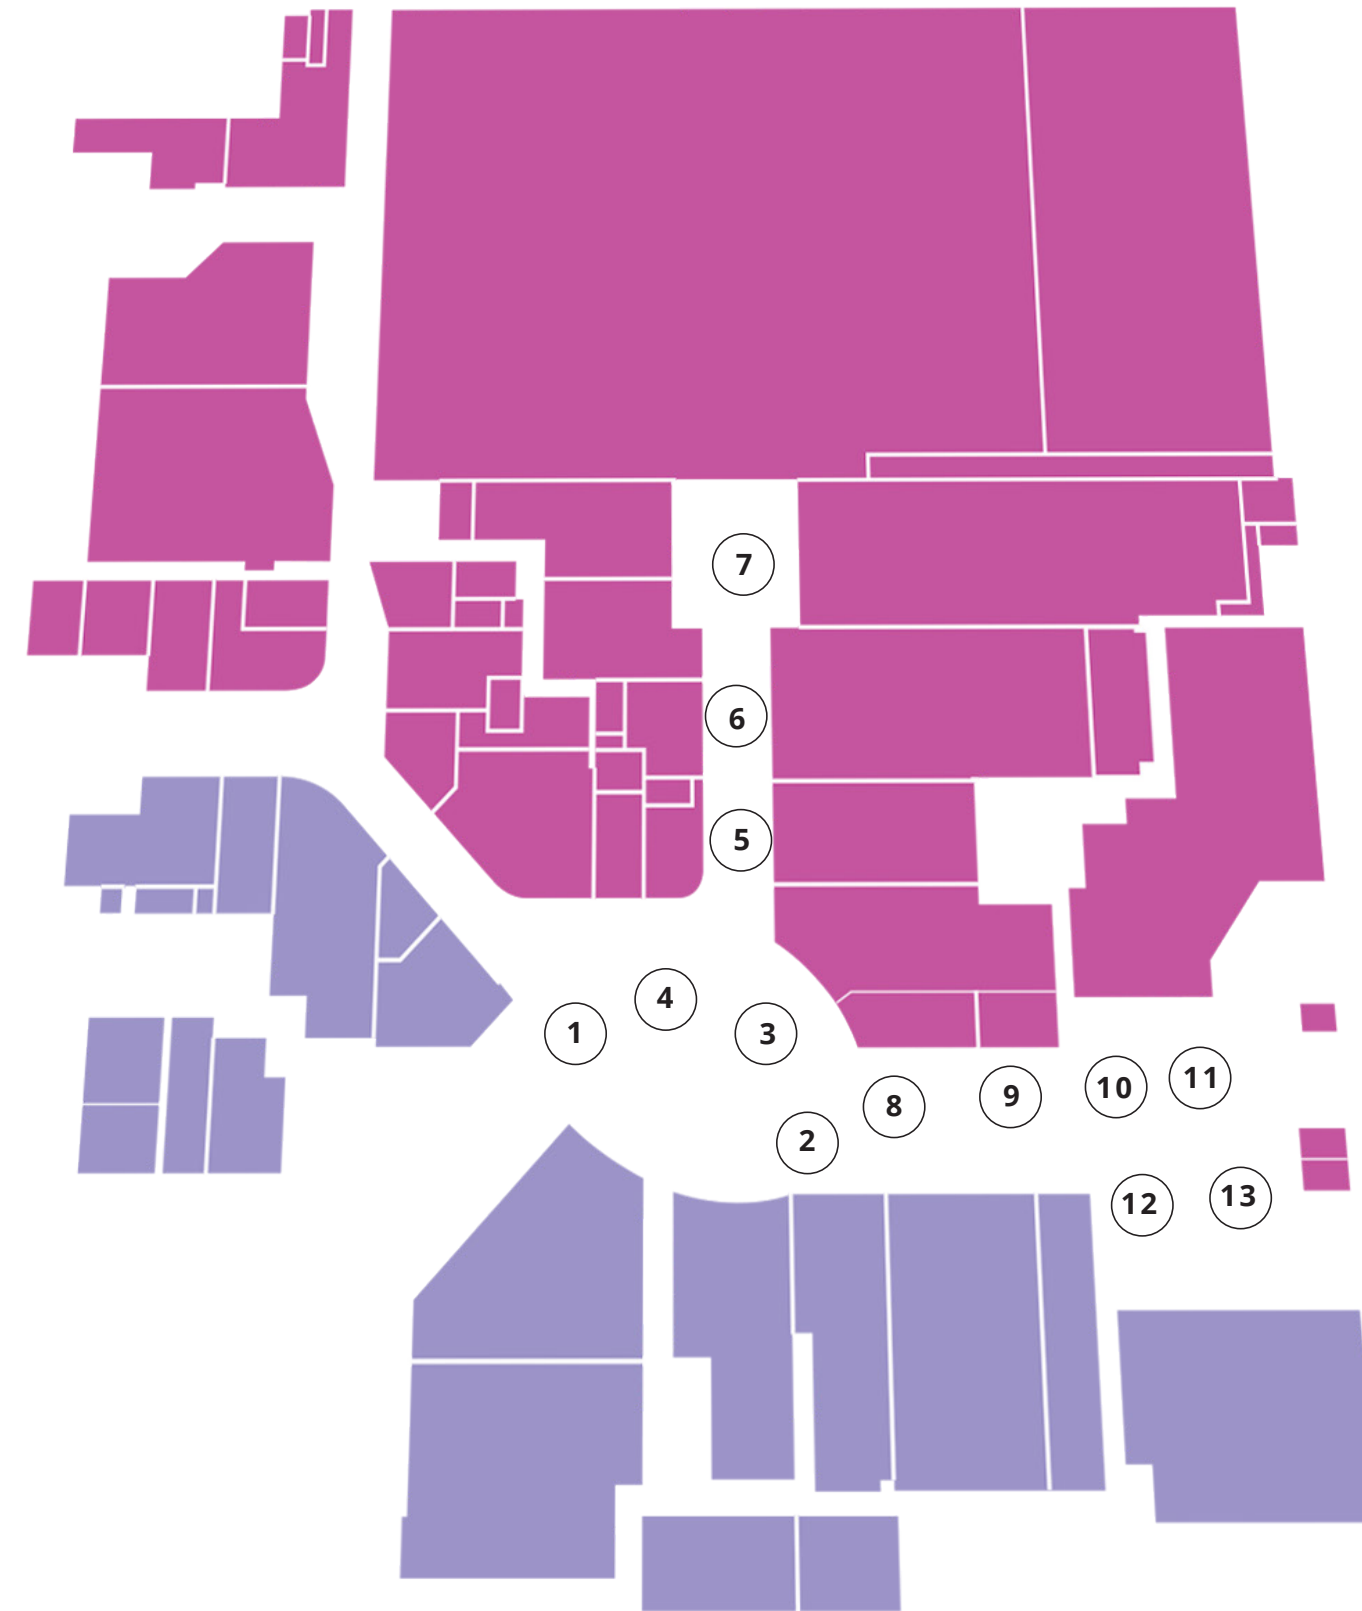

Mall Map Level 3

Level 3 Store Listing

GROCERY STORES

- Shoprite

HEALTH AND BEAUTY

- Clicks
- Health Cube
- Nayo

FASHION

- Daniel J
- Exact
- Footgear
- Health Cubes
- Legends barbershop
- Pep
- PQ Clothing
- Shoe City
- Skipper bar
- The Fix
- Webbers

SPECIALTY STORES

- A1 Tailor
- Aim Store
- Attache
- Beautiful Billtong
- MTN
- Oakhill Cellars
- OK Furniture | 200
- ORG gadgets
- Pep cell
- Post Office
- Randburg firearms
- SMART Cell Connection
- Voil Centre

FINANCIAL SERVICES & BANKS

- ABSA - Randburg Square
- Barko Financial Services
- FNB - Randburg Square
- Ithuseng Credit Solutions
- Nedbank Randburg CBD
- Standard Bank